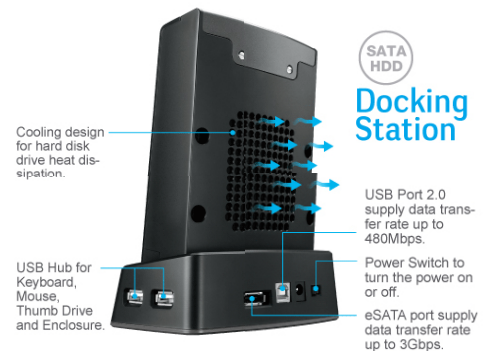

I-NA314Ue

2.5"/ 3.5" SATA Hard Drive Docking Station w/ two ports USB Hub

Overview

The I-NA314Ue series is an intelligent Plug-and-Play high speed USB 2.0+eSATA with two USB HUB portable docking station to connect USB devices such as USB keyboard, USB mouse, USB enclosure and USB thumb drive. It gives you the flexibility of connecting any SATA I/II H.D.D to your PC or laptop through USB 2.0 or eSATA interface without opening up your computer case or installing into an enclosure. Simply insert any 2.5" or 3.5" SATA I/II hard drive into the I-NA314Ue docking station and you are ready to transfer, copy, or backup your multimedia and data files.

Features

- Without casing provides excellent silent cooling
- USB2.0 Transfer rate up to 480Mb/s
- Fully compatible with 2.5" or 3.5" SATA I/II Hard Disk Drives
- Truly Plug and Play and Hot Swappable
- Extra Adapter for power supply to ensure hard disk drive works without black outs
- Attractive Blue LED illuminated light indicates power activity

Hard Disk Drive Protection

The cover of hard disk drive is designed to prevent dust and liquid splashes on the hard disk drive. This cover is easy to pull up and connect with the station.

Specifications